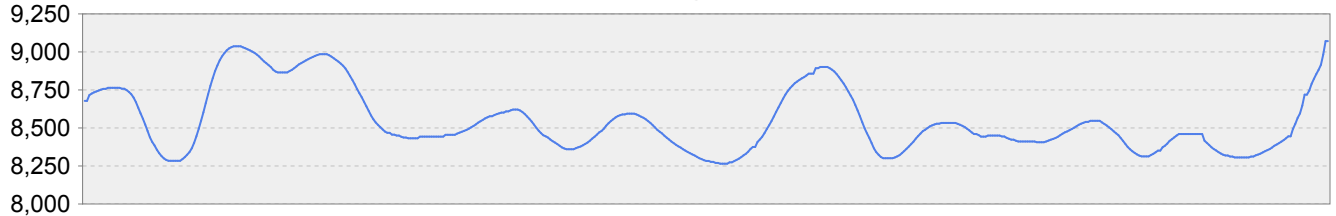

Handwriting Process

Bubble size: @1

Handwriting Process (incl. Pressure)

Bubble size: @Size

X-Axis Progress

Y-Axis Progress

Pressure Progress (in %)