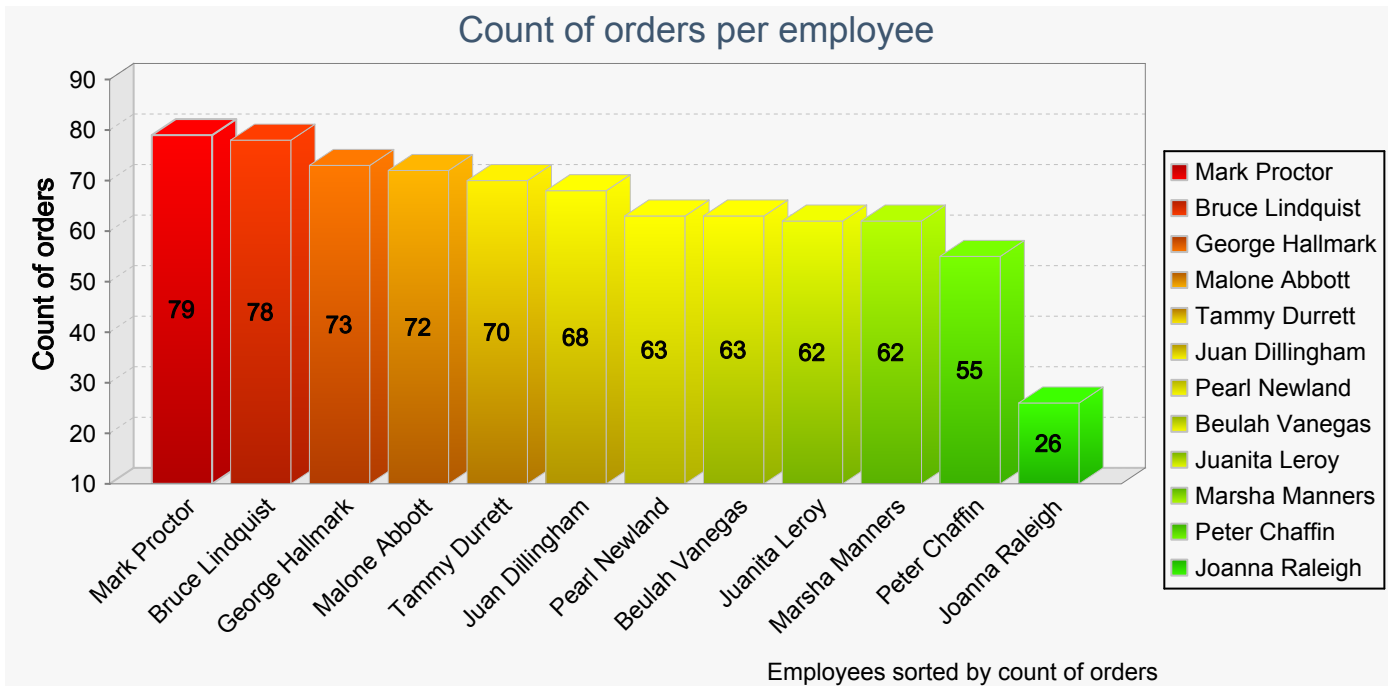

Bar Charts

This report shows the usage of bar charts and stacked bar charts in reports.

| Employee name | Count of orders |
|-----------------|-----------------|
| Mark Proctor | 79 |
| Bruce Lindquist | 78 |
| George Hallmark | 73 |
| Malone Abbott | 72 |
| Tammy Durrett | 70 |
| Juan Dillingham | 68 |
| Beulah Vanegas | 63 |
| Pearl Newland | 63 |
| Marsha Manners | 62 |
| Juanita Leroy | 62 |
| Peter Chaffin | 55 |
| Joanna Raleigh | 26 |