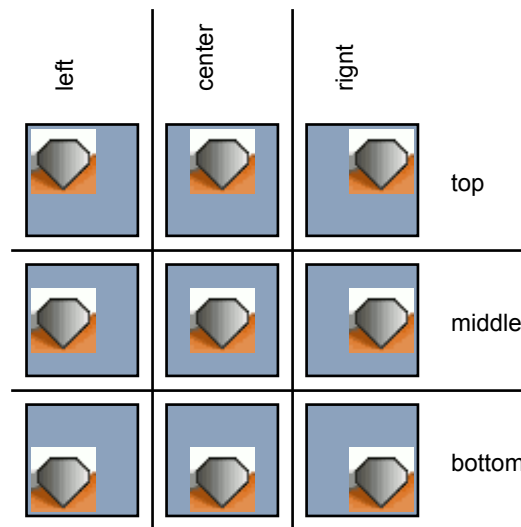

Picture Properties

This report shows the possible options and settings of the picture properties.

Scale option: use scalefactor (100%)
with different alignments

Scale option: fit to frame

Scale option: fit to width

Scale option: fit to height

Image Cropping